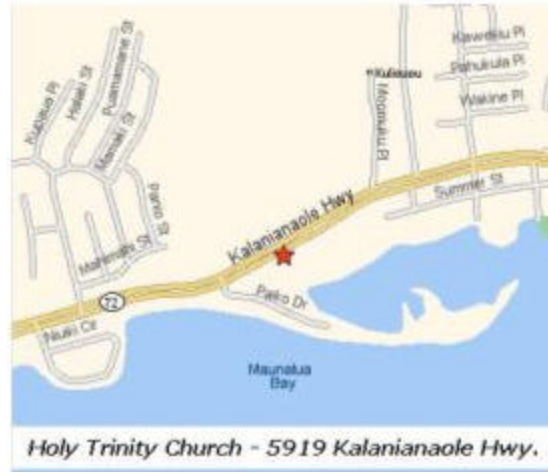

Holy Trinity Church Hawaii

A Parish of the Roman Catholic Diocese of Honolulu

5919 Kalanianaʻole Highway, Honolulu, HI 96825 | (808) 396-0551

Map & Directions to Holy Trinity Church

From Waikiki/Airport: Take H1 Eastbound. H1 will turn into Kalanianaʻole Highway. Continue Eastbound on Kalanianaʻole Highway to Hawaii Kai. Holy Trinity Church is on the ocean side of Kalanianaʻole Highway on Maunaloa Bay. Holy Trinity Church is located just past the corner of Kalanianaʻole Highway and Paiko Drive, right after Niu Valley Shopping Center.

From Waimanalo/Sea Life Park: Head West on Kalanianaʻole Highway toward Honolulu. Once past Hawaii Kai and before entering Niu Valley, Holy Trinity Church will be on the ocean side of Kalanianaʻole Highway. If you reached Niu Valley Shopping Center, you went too far!
